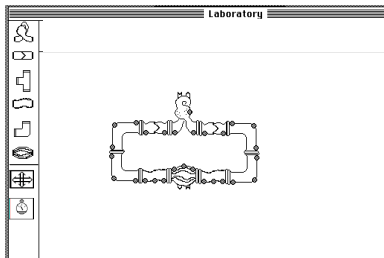

CVCK (Cardio-Vascular Construction Kit) Interface

Build this Circulatory Loop

Changing the Icon

Old Rotate Icon

New Rotate Icon

Interface